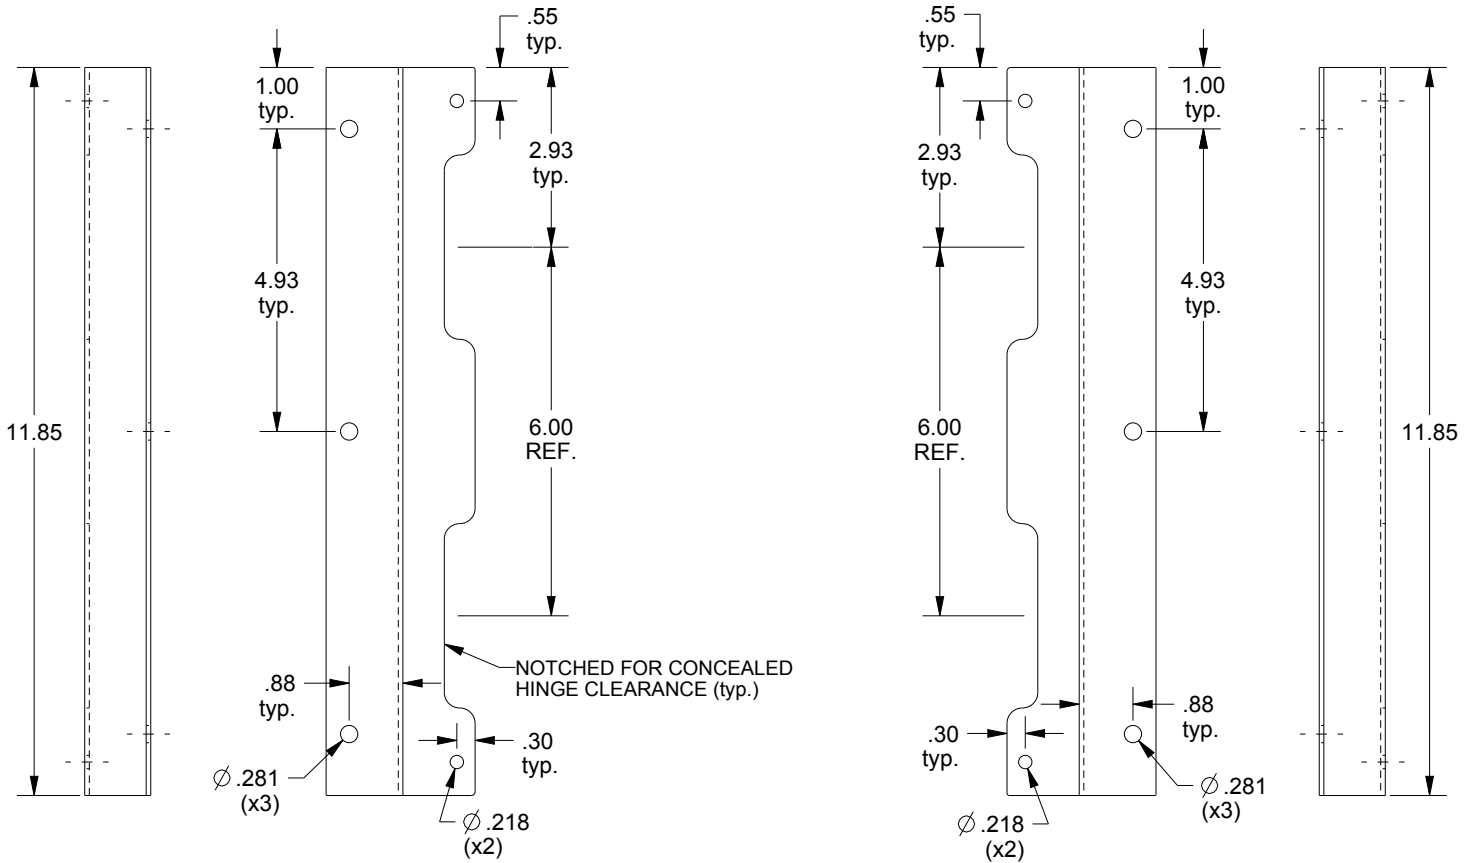

SAGINAW CONTROL & ENGINEERING

SCE-ELFM12HSS

FLUSH MOUNT FRAME
LEFT SIDE DETAIL

FLUSH MOUNT FRAME
RIGHT SIDE DETAIL