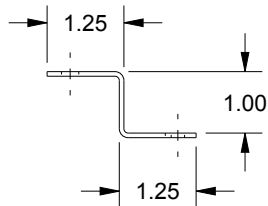

SAGINAW CONTROL & ENGINEERING

SCE-ELFM12HSS

FLUSH MOUNT FRAME
LEFT SIDE DETAIL

FLUSH MOUNT FRAME
RIGHT SIDE DETAIL